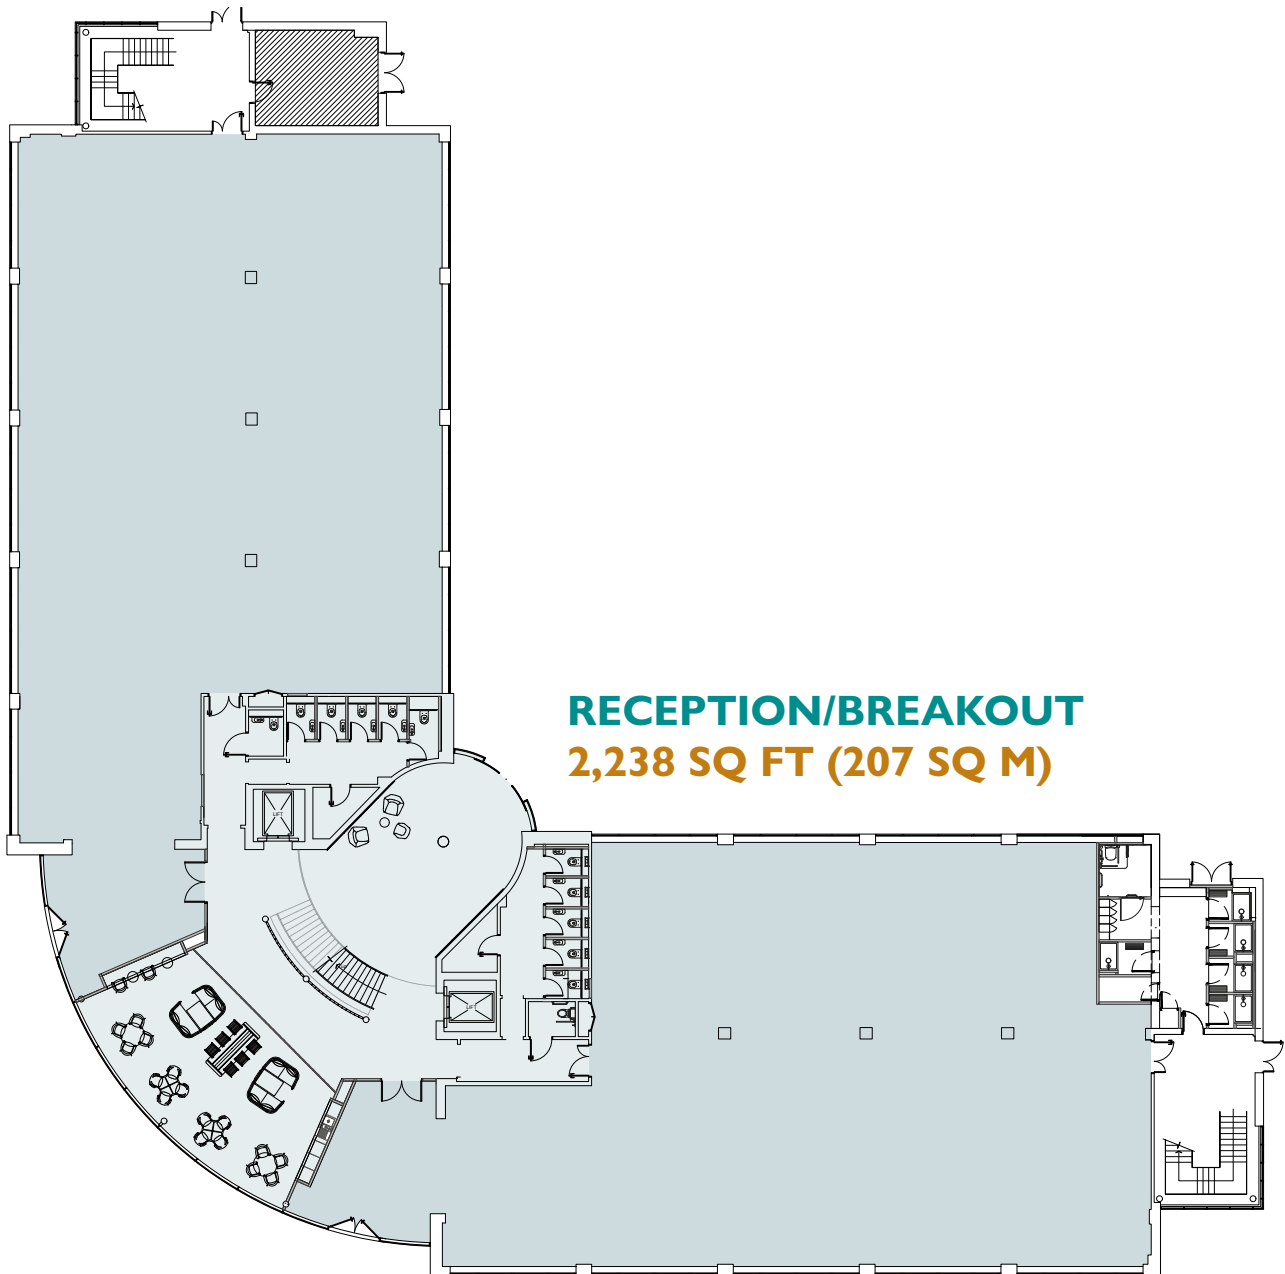

# BLAKE HOUSE

B I R M I N G H A M

## GROUND FLOOR

11,000 SQ FT (1,022 SQ M)

## UPPER FLOORS

12,012 SQ FT (1,116 SQ M)